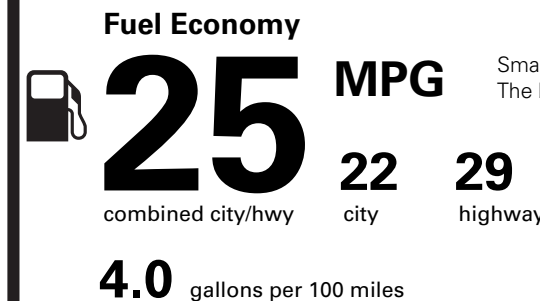

FUNCTIONAL

- 8" LCD CNTR STK TOUCHSCRN
- BLIND SPOT INFORMATION SYS
- CABIN PARTICULATE AND ODOR FILTER
- CROSS-TRAFFIC ALERT
- INTELL ACCESS W/PUSH START
- LANE-KEEPING SYSTEM
- LINCOLN CONNECT™- 4G MODEM WITH WIFI CAPABILITY
- LINCOLN DRIVE MODES
- REAR PARKING SENSORS
- REMOTE START
- SYNC® 3

SAFETY/SECURITY

- ADVANCETRAC™ WITH RSC
- AIRBAGS - SIDE IMPACT / CURTAINS
- AIRBAGS-DRVR&PASS KNEE
- AIRBAGS-DUAL-STAGE FRONT
- AUTO HIGH BEAMS
- PASSIVE ANTI-THEFT SECURILOCK SYSTEM
- PRE-COLLISION ASSIST W/AEB
- SOS POST CRASH SYSTEM

WARRANTY

- 4YR/50K MILE WARRANTY
- 4YR/50K PICKUPDELIVERY SVC
- 6YR/70K MI POWERTRAIN WARR

INCLUDED ON THIS VEHICLE

(MSRP)

EQUIPMENT GROUP 101A

2,550.00

- CONVENIENCE PACKAGE
- VOICE-ACTIVATED NAVIGATION
- ELEMENTS PACKAGE
- HEATED/VENTILATED D/P SEATS
- HEATED REAR SEATS
- HEATED STEERING WHEEL
- RAIN SENSING WIPERS
- WINDSHIELD WIPER DE-ICER

OPTIONAL EQUIPMENT/OTHER

- 2022 MODEL YEAR
- OCEAN DRIVE BLUE MET TC 695.00
- 225/55R19 99V A/S BSW TIRES
- 17" MINI SPARE WHEEL W/TIRE 150.00
- PREMIUM PACKAGE 3,450.00
- . PANORAMIC VISTA RF W/PWR SHAD
- . LEATHER-WRAPPED STRG WHEEL
- . 19" PREM PAINTED ALUM WHEEL

PRICE INFORMATION

BASE PRICE	$36,105.00
TOTAL OPTIONS/OTHER	6,845.00
TOTAL VEHICLE & OPTIONS/OTHER	42,950.00
DESTINATION & DELIVERY	1,195.00

EPA DOT Fuel Economy and Environment

Gasoline Vehicle

Small SUVs range from 16 to 125 MPG. The best vehicle rates 142 MPGe.

You spend **$500** more in fuel costs over 5 years compared to the average new vehicle.

Annual fuel cost **$1,400**