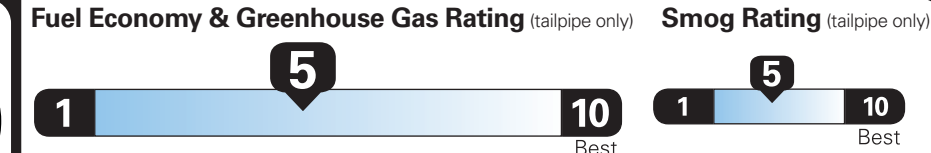

This vehicle emits 361 grams CO2 per mile. The best emits 0 grams per mile (tailpipe only). Producing and distributing fuel also create emissions; learn more at fueleconomy.gov.

Actual results will vary for many reasons, including driving conditions and how you drive and maintain your vehicle. The average new vehicle gets 27 MPG and costs $6,500 to fuel over 5 years. Cost estimates are based on 15,000 miles per year at $2.35 per gallon. MPGe is miles per gasoline gallon equivalent. Vehicle emissions are a significant cause of climate change and smog.

fueleconomy.gov

Calculate personalized estimates and compare vehicles

GOVERNMENT 5-STAR SAFETY RATINGS

Overall Vehicle Score ★★★★★

Based on the combined ratings of frontal, side and rollover. Should ONLY be compared to other vehicles of similar size and weight.

Frontal Crash Driver Passenger ★★★★★

Based on the risk of injury in a frontal impact. Should ONLY be compared to other vehicles of similar size and weight.

Side Crash Front seat Rear seat ★★★★★

Based on the risk of injury in a side impact.

Rollover ★★★★★

Based on the risk of rollover in a single-vehicle crash.

Star ratings range from 1 to 5 stars (★★★★★), with 5 being the highest. Source: National Highway Traffic Safety Administration (NHTSA). www.safercar.gov or 1-888-327-4236

THE LINCOLN WAY™ APP

Your Dashboard of Services & Features

- Download the Lincoln Way app* and you can:
  - Remotely start, lock and unlock your vehicle
  - Locate your vehicle and check approximate fuel range
  - Receive vehicle health alerts

The Lincoln Connect™ modem is active and sending vehicle data (e.g., diagnostics) to Lincoln. See in-vehicle Settings for connectivity options.

Lincoln Protect™

Insist on Lincoln Protect! The only extended service plan fully backed by Lincoln and honored at every Lincoln dealership in the U.S., Canada and Mexico. See your Lincoln dealer or visit www.LincolnOwner.com

WARNING: Operating, servicing and maintaining a passenger vehicle, pickup truck, van, or off-road vehicle can expose you to chemicals including engine exhaust, carbon monoxide, phthalates, and lead, which are known to the State of California to cause cancer and birth defects or other reproductive harm. To minimize exposure, avoid breathing exhaust, do not idle the engine except as necessary, service your vehicle in a well-ventilated area and wear gloves or wash your hands frequently when servicing your vehicle. For more information go to www.P65Warnings.ca.gov/passenger-vehicle.

SCAN OR TEXT 5LMCJ1C970 TO 59173

Msg & Data rates may apply. Text HELP for help

www.lincoln.com/help/privacy-terms/

RAMP ONE	CR22	CONVOY
RAMP TWO	ITEM #: 22-1205 O/T 2	

TOTAL MSRP $44,145.00

LINCOLN AUTOMOTIVE FINANCIAL SERVICES

Whether you decide to lease or finance your vehicle, you'll find the choices that are right for you. See your Lincoln Dealer for details or visit www.lincolnafn.com.

MM151 R RD X 225 000223 12 15 21